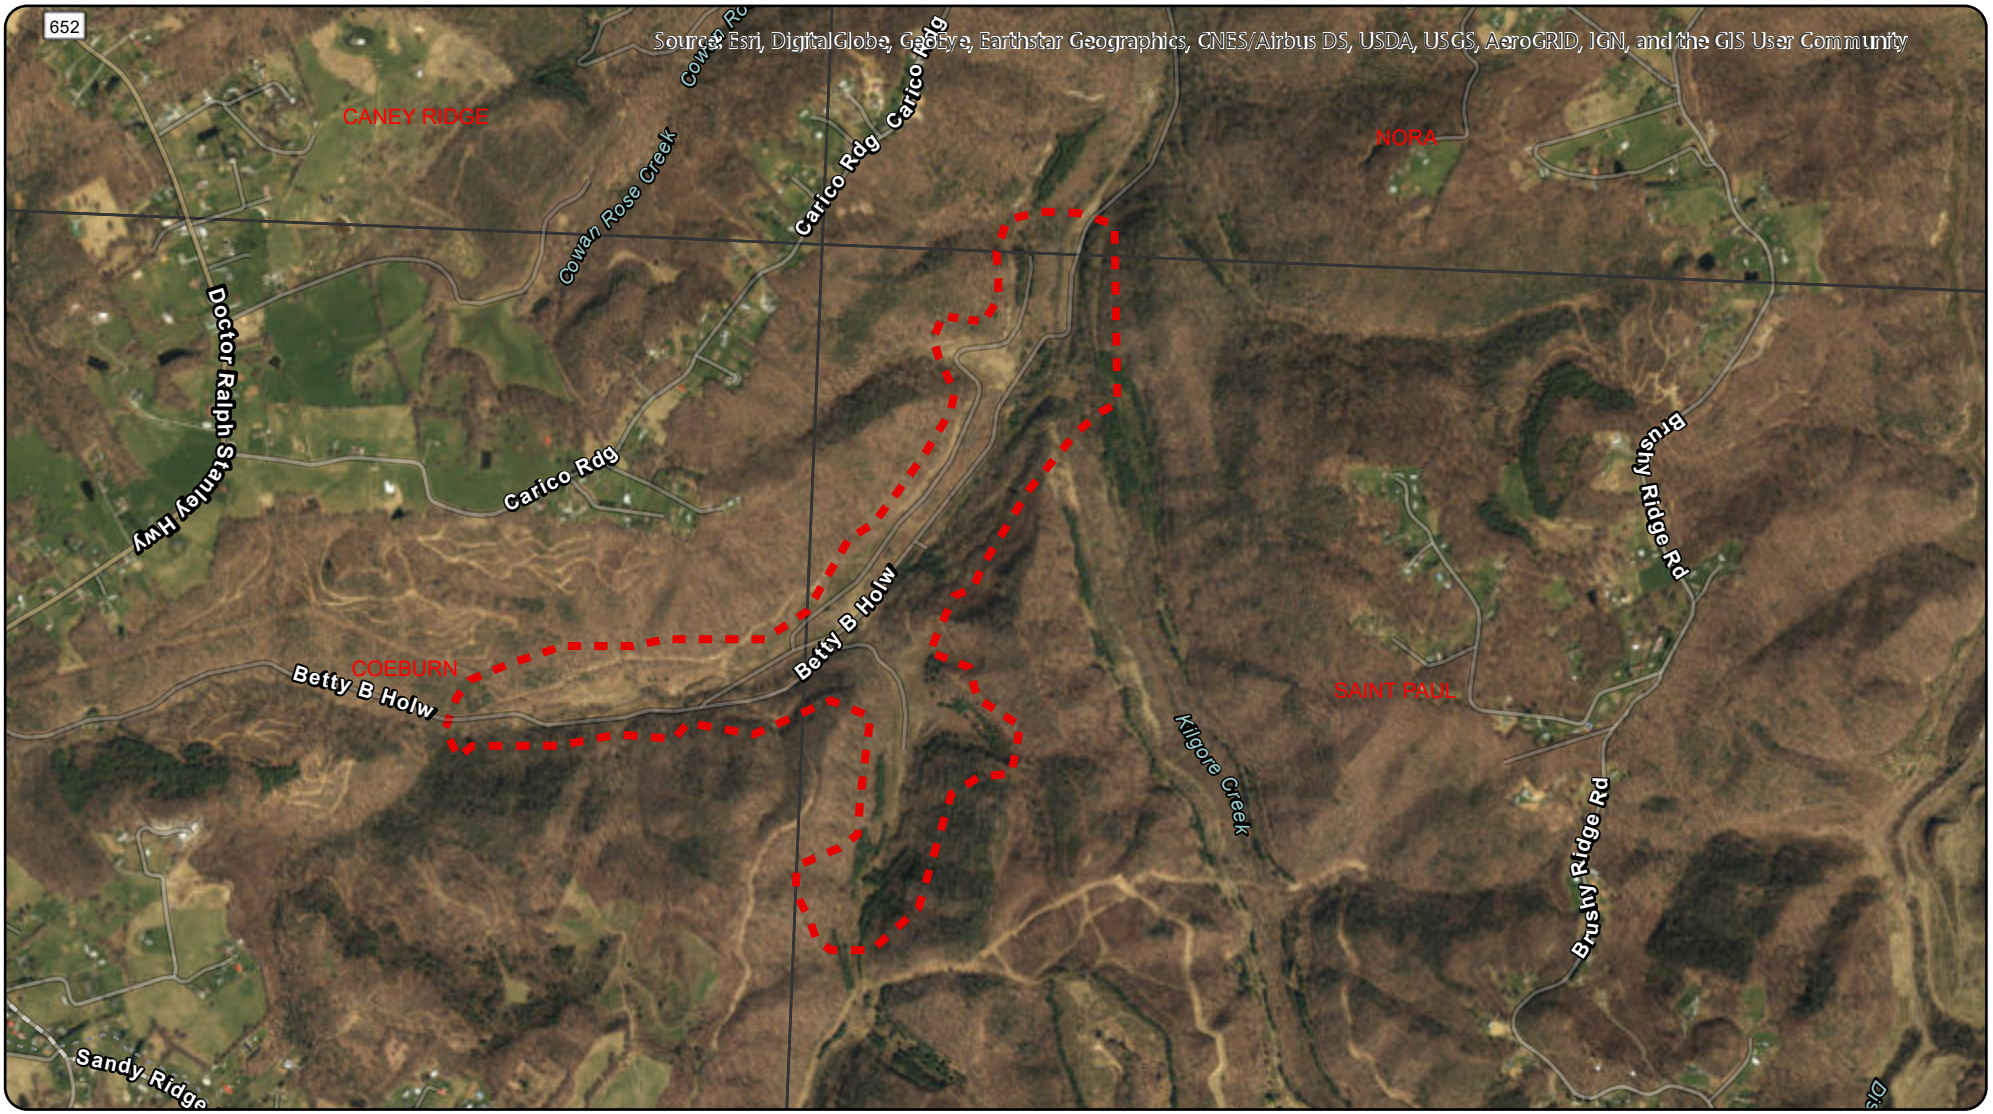

Sources: Esri, DigitalGlobe, GeoEye, Earthstar Geographics, CNES/Airbus DS, USDA, USGS, AeroGRID, IGN, and the GIS User Community

Betty B Gob Pile #23302
Dickenson County, VA

0 1,000 2,000 4,000
US Feet