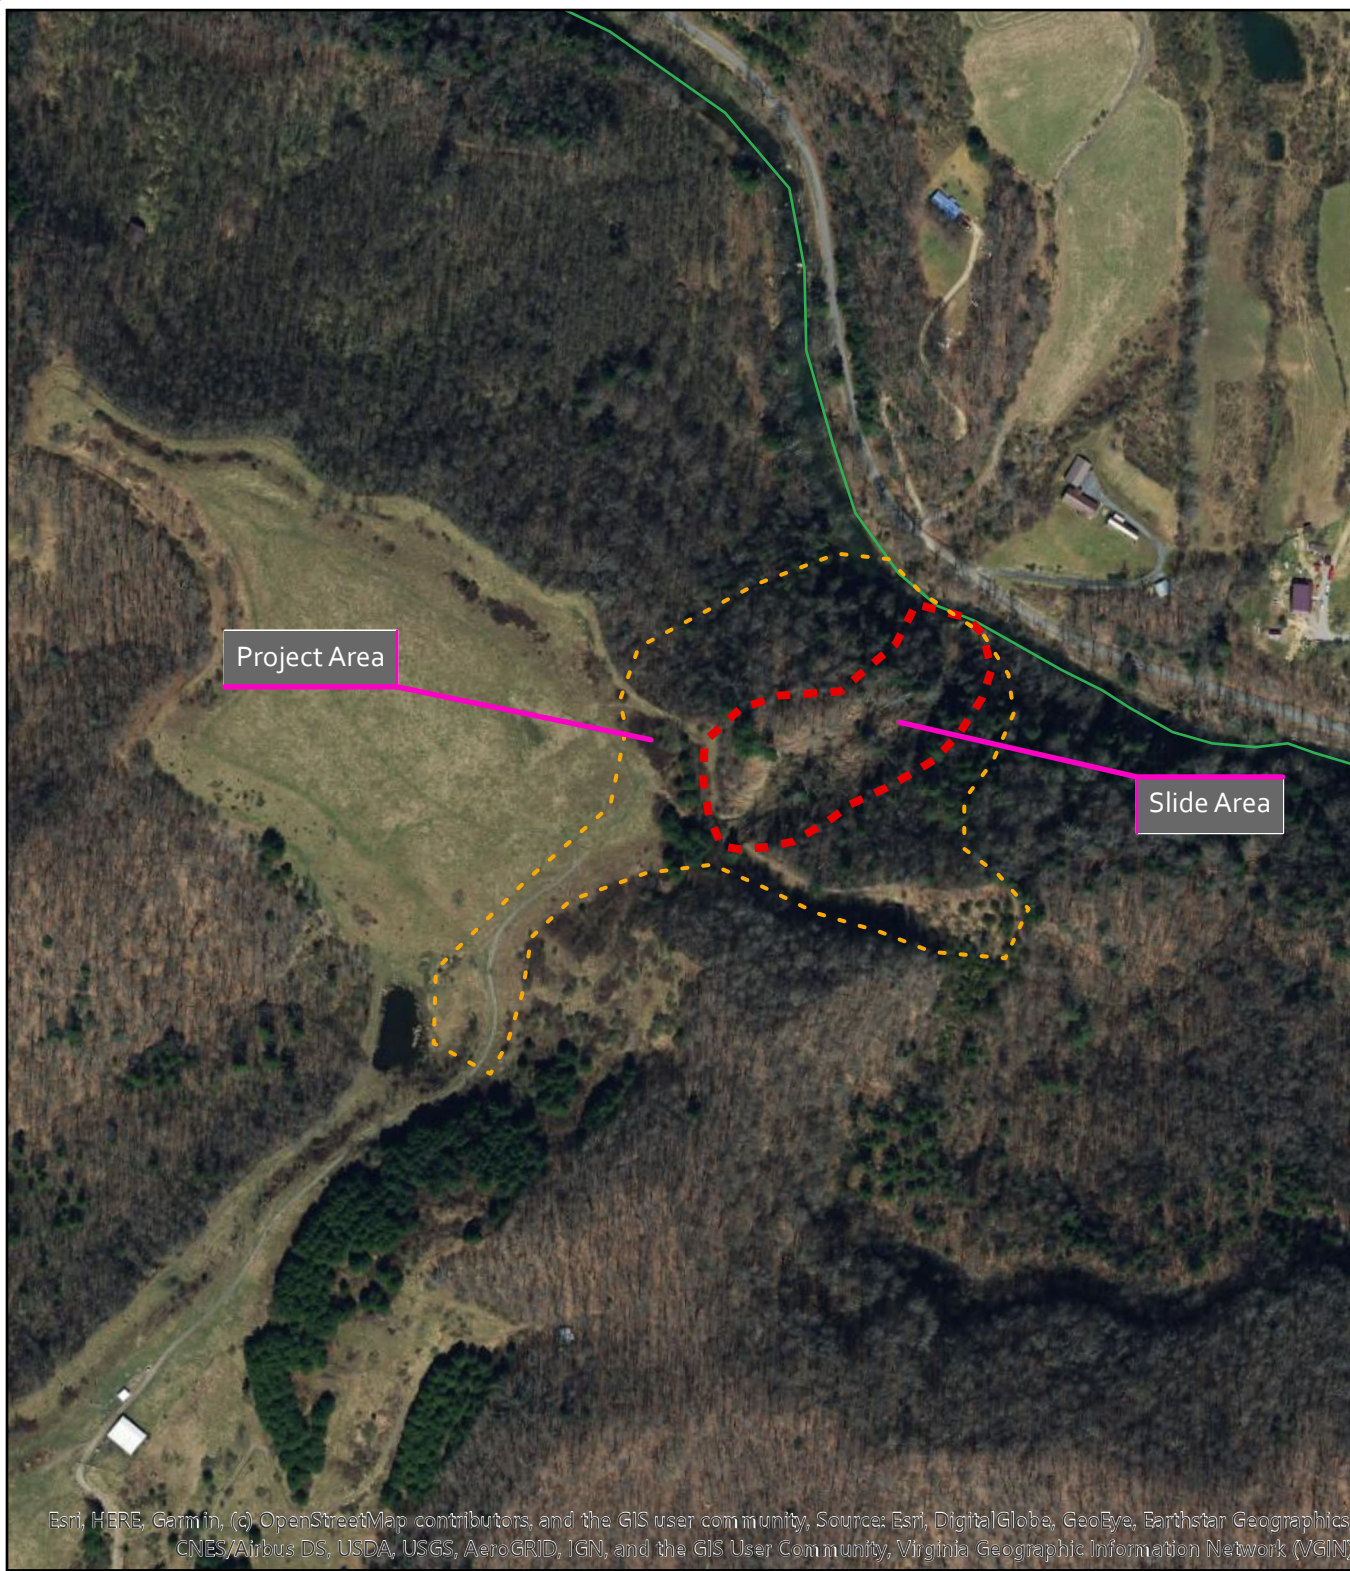

# Camp Creek Landslide

FY18 #18513

Dickenson County, VA

**DMME**  
Virginia Department of  
Mines Minerals and Energy