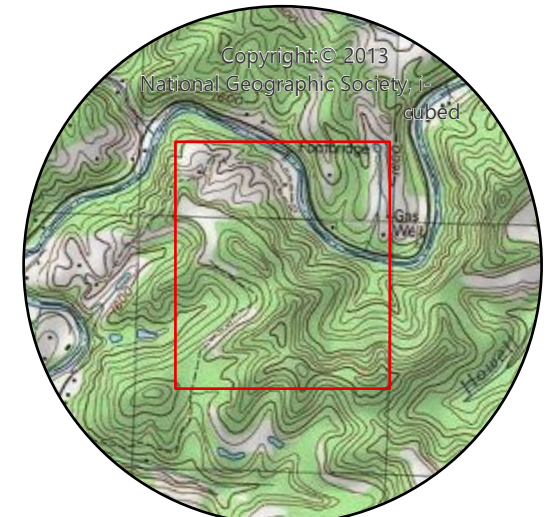

# Camp Creek Landslide

FY18 #18513

Dickenson County, VA

**DMME**  
Virginia Department of  
Mines Minerals and Energy